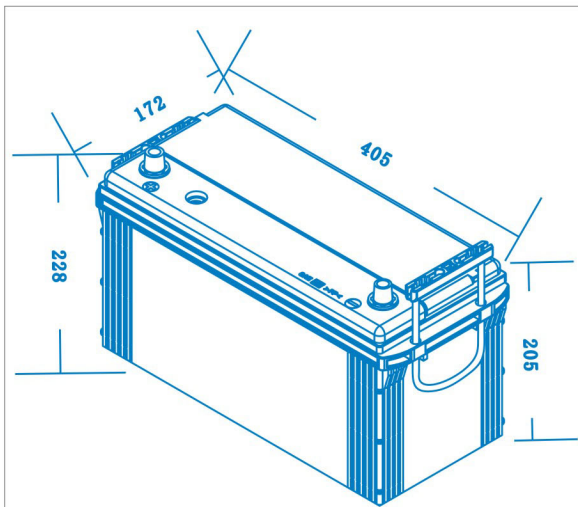

**N100MF 12V 100 AH**

TYPE	JIS Gr. No.	E41
	New Type	95E41R
	Old Type	N100MF
Nominal Voltage (v)		12 (v)
Capacity	20 Hr (ah)	100AH
	5 Hr (ah)	80AH
	RC (min)	182
CCA (-18°C)		700A
Dimension ±1mm	Length	405mm (15.94inches)
	Width	172mm (6.77inches)
	Height	205mm (8.07inches)
	Total Height	228mm (8.98inches)
Approx Weight	Dry (kg)	
	Wet (kg)	

**Dimensions**